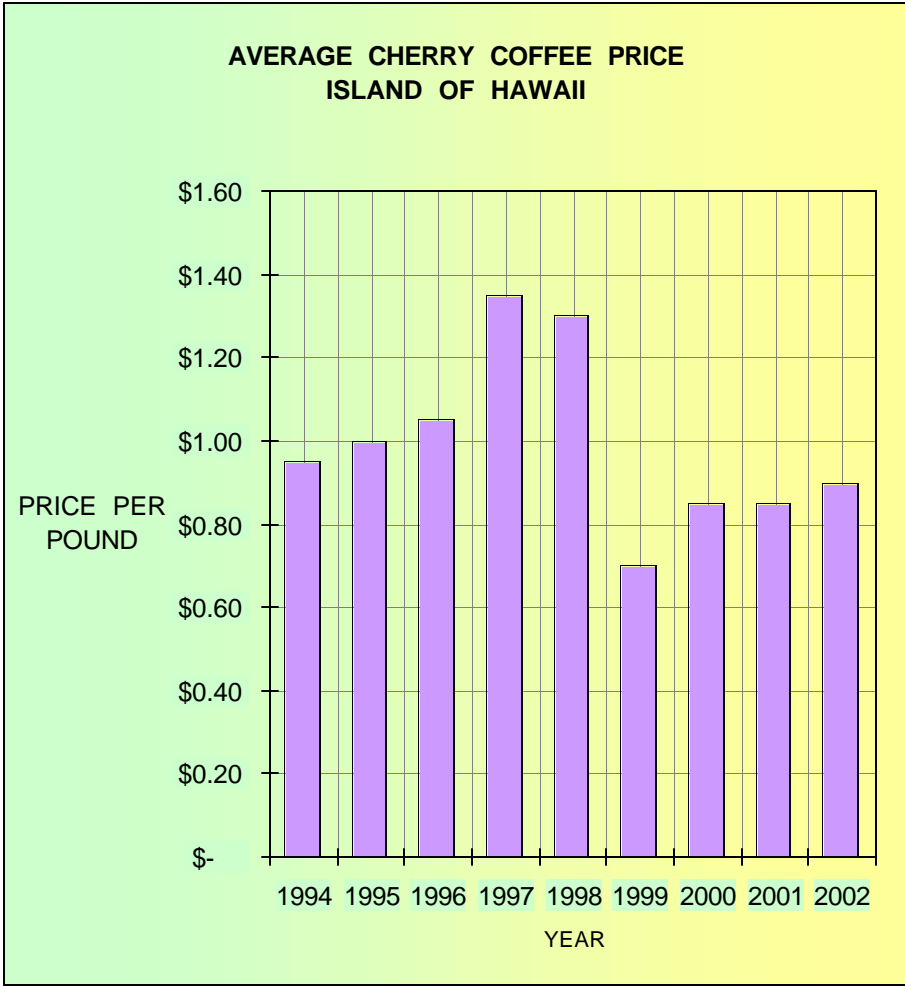

BIG ISLAND COFFEE STATISTICS

| YEAR | FARMS IN CROP (ACRES) | HARVEST (ACRES) | CHERRY PRICE/LB | PARCHMENT PRICE/LB | VALUE \$1000X | GREEN LBS1000X | PARCHMENT LBS/AC | PARCHMENT LBS1000X | |
|-------|--------------------------|--------------------|--------------------|-----------------------|------------------|-------------------|---------------------|-----------------------|-------|
| 1992 | | | | | | | | | |
| 1993 | | | | | | | | | |
| 1994 | 575 | 1,820 | 1,425 | \$ 0.95 | \$ 4.75 | \$ 8,400 | 1,640 | 1,500 | 2,100 |
| 1995 | 570 | 1880 | 1470 | \$ 1.00 | \$ 5.15 | \$ 11,500 | 2,000 | 1,700 | 2,500 |
| 1996 | 550 | 2,160 | 1,720 | \$ 1.05 | \$ 5.50 | \$ 10,810 | 1,850 | 1,300 | 2,300 |
| 1997 | 575 | 2,490 | 1,900 | \$ 1.35 | \$ 7.00 | \$ 16,245 | 2,300 | 1,500 | 2,850 |
| 1998 | 600 | 2,800 | 2,170 | \$ 1.30 | \$ 5.00 | \$ 16,100 | 2,800 | 1,600 | 3,500 |
| 1999 | 635 | 3,200 | 2,400 | \$ 0.70 | \$ 3.60 | \$ 9,300 | 2,400 | 1,200 | 3,000 |
| 2000 | 650 | 3,350 | 2,700 | \$ 0.85 | \$ 4.25 | \$ 15,200 | 3,000 | 1,400 | 3,800 |
| 2001 | 675 | 3,430 | 2,850 | \$ 0.85 | \$ 4.25 | \$ 12,100 | 2,500 | 1,100 | 3,100 |
| 2002 | 680 | 3,500 | 2,850 | \$ 0.90 | \$ 3.80 | \$ 12,900 | 2,750 | 1,200 | 3,400 |
| TOTAL | 680 | 3,500 | 2,850 | \$ 0.90 | \$ 3.80 | \$ 12,900 | 2,750 | | 3,400 |
| KONA | 610 | 3,250 | 2,700 | | | \$ 12,500 | 2,650 | 1,200 | 3,280 |
| OTHER | 70 | 250 | 150 | | | \$ 400 | 100 | 800 | 120 |

**NUMBER OF COFFEE FARMS IN 2002
ISLAND OF HAWAII**

**2002 IN - CROP ACREAGE
ISLAND OF HAWAII**

**IN - CROP ACREAGE
ISLAND OF HAWAII**

**HARVESTED COFFEE ACREAGE
ISLAND OF HAWAII**

**AVERAGE PARCHMENT COFFEE PRICE
ISLAND OF HAWAII**