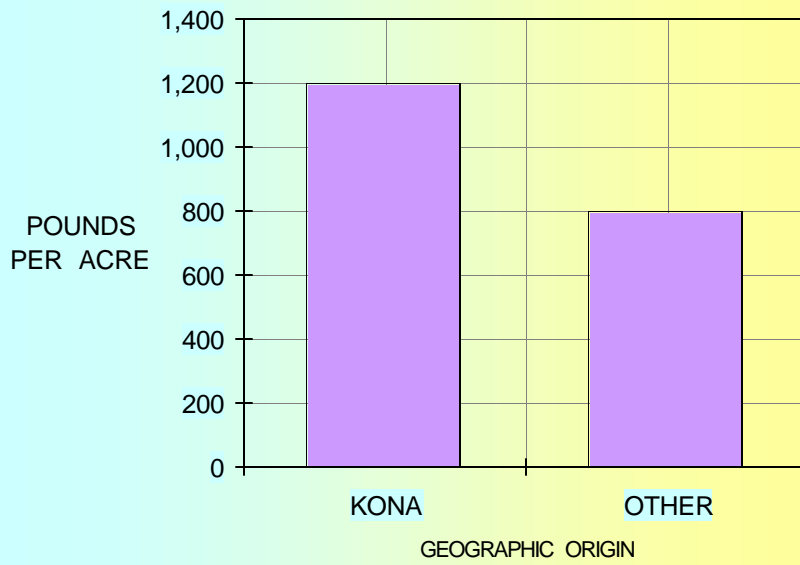

**2002 PARCHMENT COFFEE YIELD
ISLAND OF HAWAII**