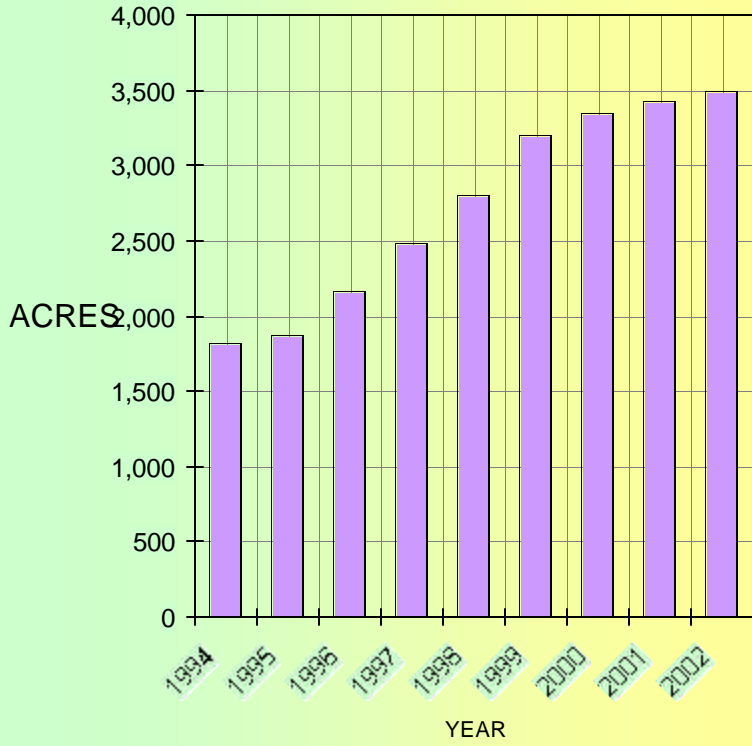

BIG ISLAND COFFEE STATISTICS

| YEAR | FARMS IN CROP (ACRES) | HARVEST (ACRES) | CHERRY PRICE/LB | PARCHMENT PRICE/LB | VALUE \$1000X | GREEN LBS1000X | PARCHMENT LBS/AC | PARCHMENT LBS1000X | |
|-------|--------------------------|--------------------|--------------------|-----------------------|------------------|-------------------|---------------------|-----------------------|-------|
| 1992 | | | | | | | | | |
| 1993 | | | | | | | | | |
| 1994 | 575 | 1,820 | 1,425 | \$ 0.95 | \$ 4.75 | \$ 8,400 | 1,640 | 1,500 | 2,100 |
| 1995 | 570 | 1880 | 1470 | \$ 1.00 | \$ 5.15 | \$ 11,500 | 2,000 | 1,700 | 2,500 |
| 1996 | 550 | 2,160 | 1,720 | \$ 1.05 | \$ 5.50 | \$ 10,810 | 1,850 | 1,300 | 2,300 |
| 1997 | 575 | 2,490 | 1,900 | \$ 1.35 | \$ 7.00 | \$ 16,245 | 2,300 | 1,500 | 2,850 |
| 1998 | 600 | 2,800 | 2,170 | \$ 1.30 | \$ 5.00 | \$ 16,100 | 2,800 | 1,600 | 3,500 |
| 1999 | 635 | 3,200 | 2,400 | \$ 0.70 | \$ 3.60 | \$ 9,300 | 2,400 | 1,200 | 3,000 |
| 2000 | 650 | 3,350 | 2,700 | \$ 0.85 | \$ 4.25 | \$ 15,200 | 3,000 | 1,400 | 3,800 |
| 2001 | 675 | 3,430 | 2,850 | \$ 0.85 | \$ 4.25 | \$ 12,100 | 2,500 | 1,100 | 3,100 |
| 2002 | 680 | 3,500 | 2,850 | \$ 0.90 | \$ 3.80 | \$ 12,900 | 2,750 | 1,200 | 3,400 |
| TOTAL | 680 | 3,500 | 2,850 | \$ 0.90 | \$ 3.80 | \$ 12,900 | 2,750 | | 3,400 |
| KONA | 610 | 3,250 | 2,700 | | | \$ 12,500 | 2,650 | 1,200 | 3,280 |
| OTHER | 70 | 250 | 150 | | | \$ 400 | 100 | 800 | 120 |

**NUMBER OF COFFEE FARMS IN 2002
ISLAND OF HAWAII**

**2002 IN - CROP ACREAGE
ISLAND OF HAWAII**

**IN - CROP ACREAGE
ISLAND OF HAWAII**

**HARVESTED COFFEE ACREAGE
ISLAND OF HAWAII**

**AVERAGE PARCHMENT COFFEE PRICE
ISLAND OF HAWAII**