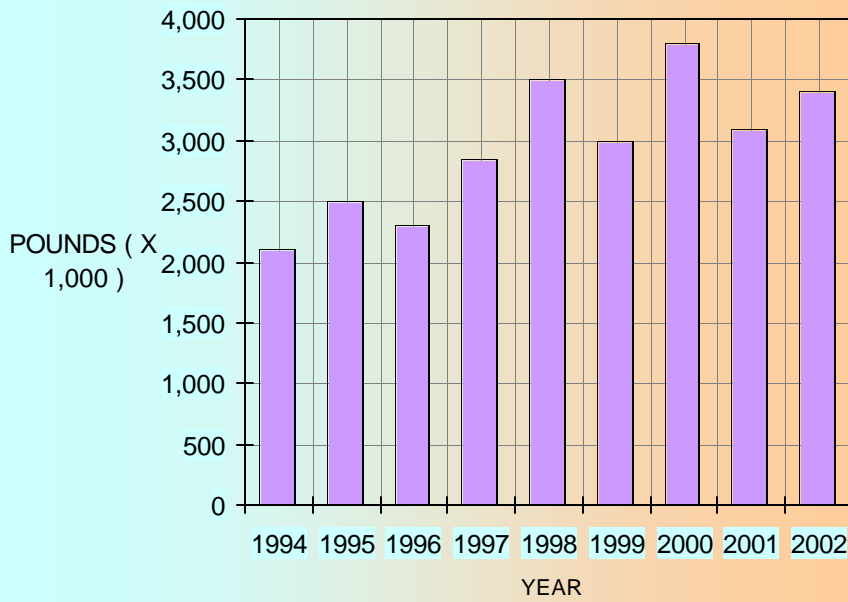

**PARCHMENT PRODUCTION
ISLAND OF HAWAII**