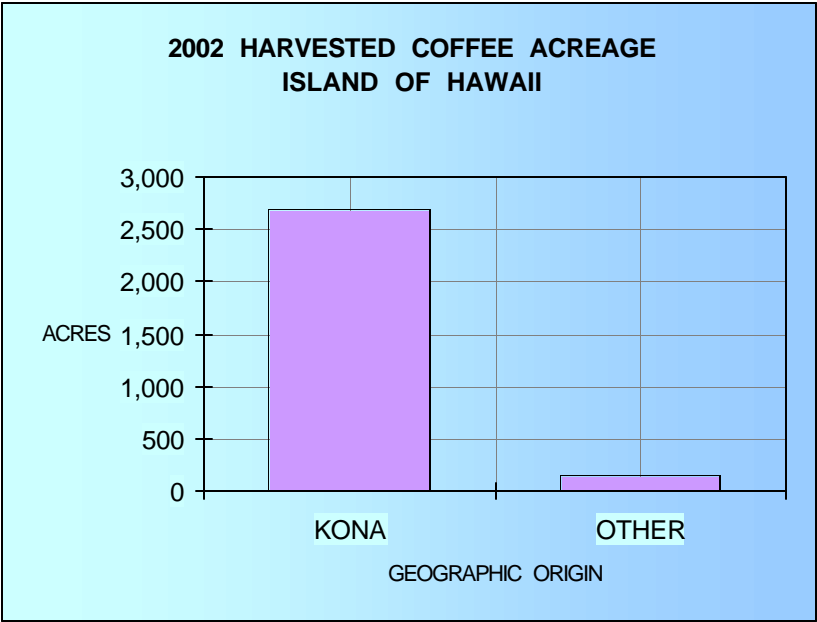

BIG ISLAND COFFEE STATISTICS

| YEAR | FARMS IN CROP (ACRES) | HARVEST (ACRES) | CHERRY PRICE/LB | PARCHMENT PRICE/LB | VALUE \$1000X | GREEN LBS1000X | PARCHMENT LBS/AC | PARCHMENT LBS1000X | |
|-------|--------------------------|--------------------|--------------------|-----------------------|------------------|-------------------|---------------------|-----------------------|-------|
| 1992 | | | | | | | | | |
| 1993 | | | | | | | | | |
| 1994 | 575 | 1,820 | 1,425 | \$ 0.95 | \$ 4.75 | \$ 8,400 | 1,640 | 1,500 | 2,100 |
| 1995 | 570 | 1880 | 1470 | \$ 1.00 | \$ 5.15 | \$ 11,500 | 2,000 | 1,700 | 2,500 |
| 1996 | 550 | 2,160 | 1,720 | \$ 1.05 | \$ 5.50 | \$ 10,810 | 1,850 | 1,300 | 2,300 |
| 1997 | 575 | 2,490 | 1,900 | \$ 1.35 | \$ 7.00 | \$ 16,245 | 2,300 | 1,500 | 2,850 |
| 1998 | 600 | 2,800 | 2,170 | \$ 1.30 | \$ 5.00 | \$ 16,100 | 2,800 | 1,600 | 3,500 |
| 1999 | 635 | 3,200 | 2,400 | \$ 0.70 | \$ 3.60 | \$ 9,300 | 2,400 | 1,200 | 3,000 |
| 2000 | 650 | 3,350 | 2,700 | \$ 0.85 | \$ 4.25 | \$ 15,200 | 3,000 | 1,400 | 3,800 |
| 2001 | 675 | 3,430 | 2,850 | \$ 0.85 | \$ 4.25 | \$ 12,100 | 2,500 | 1,100 | 3,100 |
| 2002 | 680 | 3,500 | 2,850 | \$ 0.90 | \$ 3.80 | \$ 12,900 | 2,750 | 1,200 | 3,400 |
| TOTAL | 680 | 3,500 | 2,850 | \$ 0.90 | \$ 3.80 | \$ 12,900 | 2,750 | | 3,400 |
| KONA | 610 | 3,250 | 2,700 | | | \$ 12,500 | 2,650 | 1,200 | 3,280 |
| OTHER | 70 | 250 | 150 | | | \$ 400 | 100 | 800 | 120 |

**NUMBER OF COFFEE FARMS IN 2002
ISLAND OF HAWAII**

**2002 IN - CROP ACREAGE
ISLAND OF HAWAII**

**IN - CROP ACREAGE
ISLAND OF HAWAII**

**HARVESTED COFFEE ACREAGE
ISLAND OF HAWAII**

**AVERAGE PARCHMENT COFFEE PRICE
ISLAND OF HAWAII**