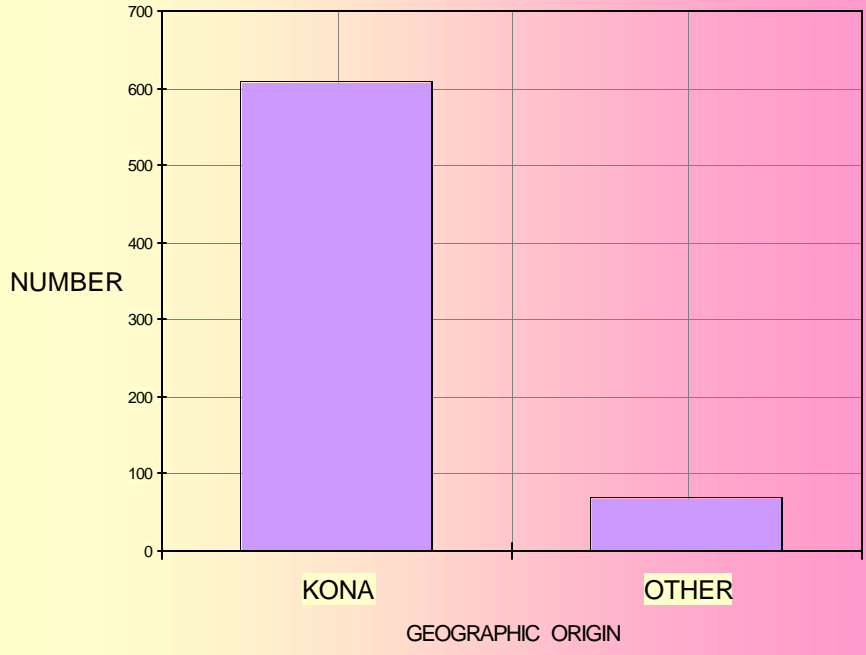

BIG ISLAND COFFEE STATISTICS

| YEAR | FARMS IN CROP (ACRES) | HARVEST (ACRES) | CHERRY PRICE/LB | PARCHMENT PRICE/LB | VALUE \$1000X | GREEN LBS1000X | PARCHMENT LBS/AC | PARCHMENT LBS1000X | |
|-------|--------------------------|--------------------|--------------------|-----------------------|------------------|-------------------|---------------------|-----------------------|-------|
| 1992 | | | | | | | | | |
| 1993 | | | | | | | | | |
| 1994 | 575 | 1,820 | 1,425 | \$ 0.95 | \$ 4.75 | \$ 8,400 | 1,640 | 1,500 | 2,100 |
| 1995 | 570 | 1880 | 1470 | \$ 1.00 | \$ 5.15 | \$ 11,500 | 2,000 | 1,700 | 2,500 |
| 1996 | 550 | 2,160 | 1,720 | \$ 1.05 | \$ 5.50 | \$ 10,810 | 1,850 | 1,300 | 2,300 |
| 1997 | 575 | 2,490 | 1,900 | \$ 1.35 | \$ 7.00 | \$ 16,245 | 2,300 | 1,500 | 2,850 |
| 1998 | 600 | 2,800 | 2,170 | \$ 1.30 | \$ 5.00 | \$ 16,100 | 2,800 | 1,600 | 3,500 |
| 1999 | 635 | 3,200 | 2,400 | \$ 0.70 | \$ 3.60 | \$ 9,300 | 2,400 | 1,200 | 3,000 |
| 2000 | 650 | 3,350 | 2,700 | \$ 0.85 | \$ 4.25 | \$ 15,200 | 3,000 | 1,400 | 3,800 |
| 2001 | 675 | 3,430 | 2,850 | \$ 0.85 | \$ 4.25 | \$ 12,100 | 2,500 | 1,100 | 3,100 |
| 2002 | 680 | 3,500 | 2,850 | \$ 0.90 | \$ 3.80 | \$ 12,900 | 2,750 | 1,200 | 3,400 |
| TOTAL | 680 | 3,500 | 2,850 | \$ 0.90 | \$ 3.80 | \$ 12,900 | 2,750 | | 3,400 |
| KONA | 610 | 3,250 | 2,700 | | | \$ 12,500 | 2,650 | 1,200 | 3,280 |
| OTHER | 70 | 250 | 150 | | | \$ 400 | 100 | 800 | 120 |

**NUMBER OF COFFEE FARMS IN 2002
ISLAND OF HAWAII**

**2002 IN - CROP ACREAGE
ISLAND OF HAWAII**

**IN - CROP ACREAGE
ISLAND OF HAWAII**

**HARVESTED COFFEE ACREAGE
ISLAND OF HAWAII**

**AVERAGE PARCHMENT COFFEE PRICE
ISLAND OF HAWAII**