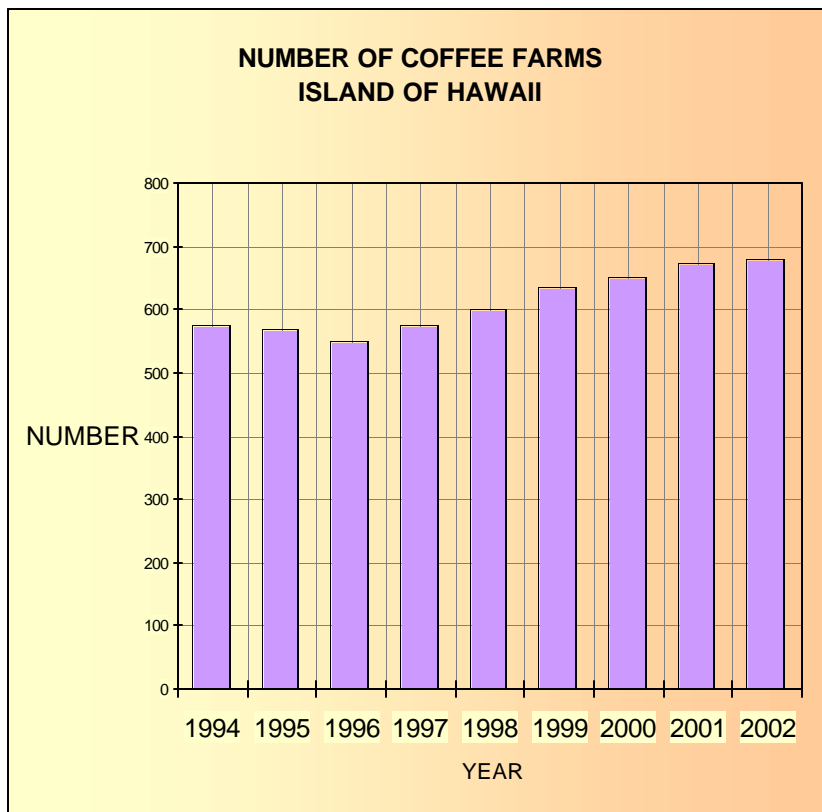

BIG ISLAND COFFEE STATISTICS

| YEAR | FARMS IN CROP (ACRES) | HARVEST (ACRES) | CHERRY PRICE/LB | PARCHMENT PRICE/LB | VALUE \$1000X | GREEN LBS1000X | PARCHMENT LBS/AC | PARCHMENT LBS1000X | |
|-------|--------------------------|--------------------|--------------------|-----------------------|------------------|-------------------|---------------------|-----------------------|-------|
| 1992 | | | | | | | | | |
| 1993 | | | | | | | | | |
| 1994 | 575 | 1,820 | 1,425 | \$ 0.95 | \$ 4.75 | \$ 8,400 | 1,640 | 1,500 | 2,100 |
| 1995 | 570 | 1880 | 1470 | \$ 1.00 | \$ 5.15 | \$ 11,500 | 2,000 | 1,700 | 2,500 |
| 1996 | 550 | 2,160 | 1,720 | \$ 1.05 | \$ 5.50 | \$ 10,810 | 1,850 | 1,300 | 2,300 |
| 1997 | 575 | 2,490 | 1,900 | \$ 1.35 | \$ 7.00 | \$ 16,245 | 2,300 | 1,500 | 2,850 |
| 1998 | 600 | 2,800 | 2,170 | \$ 1.30 | \$ 5.00 | \$ 16,100 | 2,800 | 1,600 | 3,500 |
| 1999 | 635 | 3,200 | 2,400 | \$ 0.70 | \$ 3.60 | \$ 9,300 | 2,400 | 1,200 | 3,000 |
| 2000 | 650 | 3,350 | 2,700 | \$ 0.85 | \$ 4.25 | \$ 15,200 | 3,000 | 1,400 | 3,800 |
| 2001 | 675 | 3,430 | 2,850 | \$ 0.85 | \$ 4.25 | \$ 12,100 | 2,500 | 1,100 | 3,100 |
| 2002 | 680 | 3,500 | 2,850 | \$ 0.90 | \$ 3.80 | \$ 12,900 | 2,750 | 1,200 | 3,400 |
| TOTAL | 680 | 3,500 | 2,850 | \$ 0.90 | \$ 3.80 | \$ 12,900 | 2,750 | | 3,400 |
| KONA | 610 | 3,250 | 2,700 | | | \$ 12,500 | 2,650 | 1,200 | 3,280 |
| OTHER | 70 | 250 | 150 | | | \$ 400 | 100 | 800 | 120 |

**NUMBER OF COFFEE FARMS IN 2002
ISLAND OF HAWAII**

**2002 IN - CROP ACREAGE
ISLAND OF HAWAII**

**IN - CROP ACREAGE
ISLAND OF HAWAII**

**HARVESTED COFFEE ACREAGE
ISLAND OF HAWAII**

**AVERAGE PARCHMENT COFFEE PRICE
ISLAND OF HAWAII**