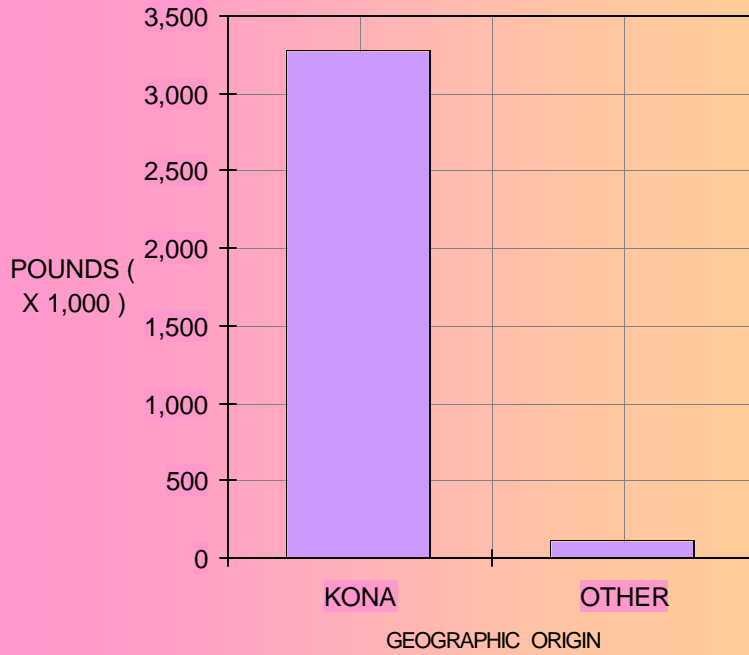

**2002 PARCHMENT PRODUCTION
ISLAND OF HAWAII**