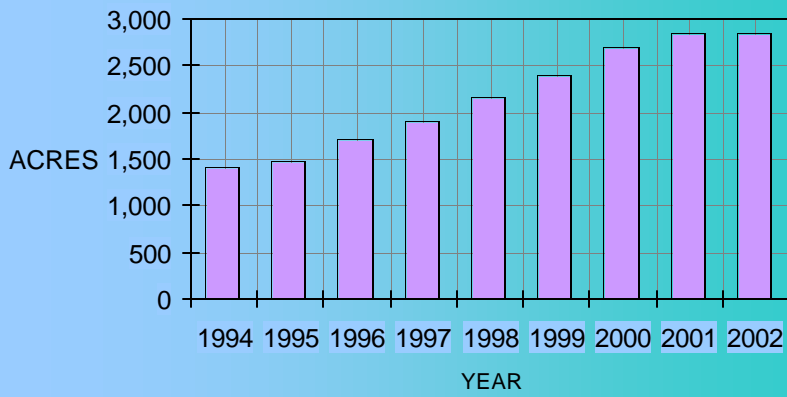

BIG ISLAND COFFEE STATISTICS

| YEAR | FARMS IN CROP (ACRES) | HARVEST (ACRES) | CHERRY PRICE/LB | PARCHMENT PRICE/LB | VALUE \$1000X | GREEN LBS1000X | PARCHMENT LBS/AC | PARCHMENT LBS1000X | |
|-------|--------------------------|--------------------|--------------------|-----------------------|------------------|-------------------|---------------------|-----------------------|-------|
| 1992 | | | | | | | | | |
| 1993 | | | | | | | | | |
| 1994 | 575 | 1,820 | 1,425 | \$ 0.95 | \$ 4.75 | \$ 8,400 | 1,640 | 1,500 | 2,100 |
| 1995 | 570 | 1880 | 1470 | \$ 1.00 | \$ 5.15 | \$ 11,500 | 2,000 | 1,700 | 2,500 |
| 1996 | 550 | 2,160 | 1,720 | \$ 1.05 | \$ 5.50 | \$ 10,810 | 1,850 | 1,300 | 2,300 |
| 1997 | 575 | 2,490 | 1,900 | \$ 1.35 | \$ 7.00 | \$ 16,245 | 2,300 | 1,500 | 2,850 |
| 1998 | 600 | 2,800 | 2,170 | \$ 1.30 | \$ 5.00 | \$ 16,100 | 2,800 | 1,600 | 3,500 |
| 1999 | 635 | 3,200 | 2,400 | \$ 0.70 | \$ 3.60 | \$ 9,300 | 2,400 | 1,200 | 3,000 |
| 2000 | 650 | 3,350 | 2,700 | \$ 0.85 | \$ 4.25 | \$ 15,200 | 3,000 | 1,400 | 3,800 |
| 2001 | 675 | 3,430 | 2,850 | \$ 0.85 | \$ 4.25 | \$ 12,100 | 2,500 | 1,100 | 3,100 |
| 2002 | 680 | 3,500 | 2,850 | \$ 0.90 | \$ 3.80 | \$ 12,900 | 2,750 | 1,200 | 3,400 |
| TOTAL | 680 | 3,500 | 2,850 | \$ 0.90 | \$ 3.80 | \$ 12,900 | 2,750 | | 3,400 |
| KONA | 610 | 3,250 | 2,700 | | | \$ 12,500 | 2,650 | 1,200 | 3,280 |
| OTHER | 70 | 250 | 150 | | | \$ 400 | 100 | 800 | 120 |

**NUMBER OF COFFEE FARMS IN 2002
ISLAND OF HAWAII**

**2002 IN - CROP ACREAGE
ISLAND OF HAWAII**

**IN - CROP ACREAGE
ISLAND OF HAWAII**

**HARVESTED COFFEE ACREAGE
ISLAND OF HAWAII**

**AVERAGE PARCHMENT COFFEE PRICE
ISLAND OF HAWAII**