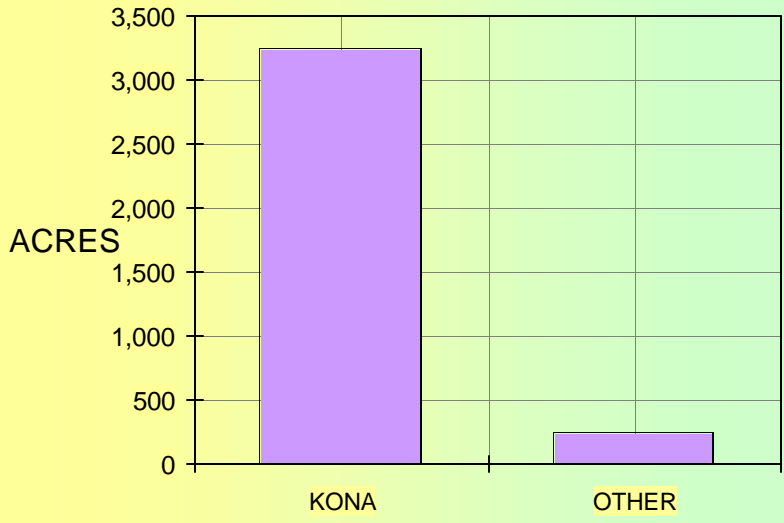

BIG ISLAND COFFEE STATISTICS

| YEAR | FARMS IN CROP (ACRES) | HARVEST (ACRES) | CHERRY PRICE/LB | PARCHMENT PRICE/LB | VALUE \$1000X | GREEN LBS1000X | PARCHMENT LBS/AC | PARCHMENT LBS1000X | |
|-------|--------------------------|--------------------|--------------------|-----------------------|------------------|-------------------|---------------------|-----------------------|-------|
| 1992 | | | | | | | | | |
| 1993 | | | | | | | | | |
| 1994 | 575 | 1,820 | 1,425 | \$ 0.95 | \$ 4.75 | \$ 8,400 | 1,640 | 1,500 | 2,100 |
| 1995 | 570 | 1880 | 1470 | \$ 1.00 | \$ 5.15 | \$ 11,500 | 2,000 | 1,700 | 2,500 |
| 1996 | 550 | 2,160 | 1,720 | \$ 1.05 | \$ 5.50 | \$ 10,810 | 1,850 | 1,300 | 2,300 |
| 1997 | 575 | 2,490 | 1,900 | \$ 1.35 | \$ 7.00 | \$ 16,245 | 2,300 | 1,500 | 2,850 |
| 1998 | 600 | 2,800 | 2,170 | \$ 1.30 | \$ 5.00 | \$ 16,100 | 2,800 | 1,600 | 3,500 |
| 1999 | 635 | 3,200 | 2,400 | \$ 0.70 | \$ 3.60 | \$ 9,300 | 2,400 | 1,200 | 3,000 |
| 2000 | 650 | 3,350 | 2,700 | \$ 0.85 | \$ 4.25 | \$ 15,200 | 3,000 | 1,400 | 3,800 |
| 2001 | 675 | 3,430 | 2,850 | \$ 0.85 | \$ 4.25 | \$ 12,100 | 2,500 | 1,100 | 3,100 |
| 2002 | 680 | 3,500 | 2,850 | \$ 0.90 | \$ 3.80 | \$ 12,900 | 2,750 | 1,200 | 3,400 |
| TOTAL | 680 | 3,500 | 2,850 | \$ 0.90 | \$ 3.80 | \$ 12,900 | 2,750 | | 3,400 |
| KONA | 610 | 3,250 | 2,700 | | | \$ 12,500 | 2,650 | 1,200 | 3,280 |
| OTHER | 70 | 250 | 150 | | | \$ 400 | 100 | 800 | 120 |

**NUMBER OF COFFEE FARMS IN 2002
ISLAND OF HAWAII**

**2002 IN - CROP ACREAGE
ISLAND OF HAWAII**

**IN - CROP ACREAGE
ISLAND OF HAWAII**

**HARVESTED COFFEE ACREAGE
ISLAND OF HAWAII**

**AVERAGE PARCHMENT COFFEE PRICE
ISLAND OF HAWAII**