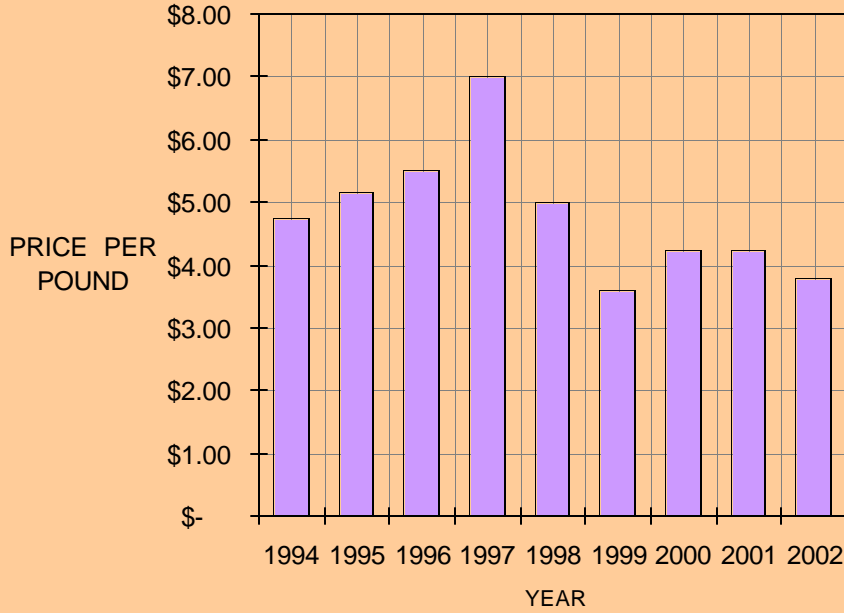

BIG ISLAND COFFEE STATISTICS

| YEAR | FARMS IN CROP (ACRES) | HARVEST (ACRES) | CHERRY PRICE/LB | PARCHMENT PRICE/LB | VALUE \$1000X | GREEN LBS1000X | PARCHMENT LBS/AC | PARCHMENT LBS1000X | |
|-------|--------------------------|--------------------|--------------------|-----------------------|------------------|-------------------|---------------------|-----------------------|-------|
| 1992 | | | | | | | | | |
| 1993 | | | | | | | | | |
| 1994 | 575 | 1,820 | 1,425 | \$ 0.95 | \$ 4.75 | \$ 8,400 | 1,640 | 1,500 | 2,100 |
| 1995 | 570 | 1880 | 1470 | \$ 1.00 | \$ 5.15 | \$ 11,500 | 2,000 | 1,700 | 2,500 |
| 1996 | 550 | 2,160 | 1,720 | \$ 1.05 | \$ 5.50 | \$ 10,810 | 1,850 | 1,300 | 2,300 |
| 1997 | 575 | 2,490 | 1,900 | \$ 1.35 | \$ 7.00 | \$ 16,245 | 2,300 | 1,500 | 2,850 |
| 1998 | 600 | 2,800 | 2,170 | \$ 1.30 | \$ 5.00 | \$ 16,100 | 2,800 | 1,600 | 3,500 |
| 1999 | 635 | 3,200 | 2,400 | \$ 0.70 | \$ 3.60 | \$ 9,300 | 2,400 | 1,200 | 3,000 |
| 2000 | 650 | 3,350 | 2,700 | \$ 0.85 | \$ 4.25 | \$ 15,200 | 3,000 | 1,400 | 3,800 |
| 2001 | 675 | 3,430 | 2,850 | \$ 0.85 | \$ 4.25 | \$ 12,100 | 2,500 | 1,100 | 3,100 |
| 2002 | 680 | 3,500 | 2,850 | \$ 0.90 | \$ 3.80 | \$ 12,900 | 2,750 | 1,200 | 3,400 |
| TOTAL | 680 | 3,500 | 2,850 | \$ 0.90 | \$ 3.80 | \$ 12,900 | 2,750 | | 3,400 |
| KONA | 610 | 3,250 | 2,700 | | | \$ 12,500 | 2,650 | 1,200 | 3,280 |
| OTHER | 70 | 250 | 150 | | | \$ 400 | 100 | 800 | 120 |

**NUMBER OF COFFEE FARMS IN 2002
ISLAND OF HAWAII**

**2002 IN - CROP ACREAGE
ISLAND OF HAWAII**

**IN - CROP ACREAGE
ISLAND OF HAWAII**

**HARVESTED COFFEE ACREAGE
ISLAND OF HAWAII**

**AVERAGE PARCHMENT COFFEE PRICE
ISLAND OF HAWAII**