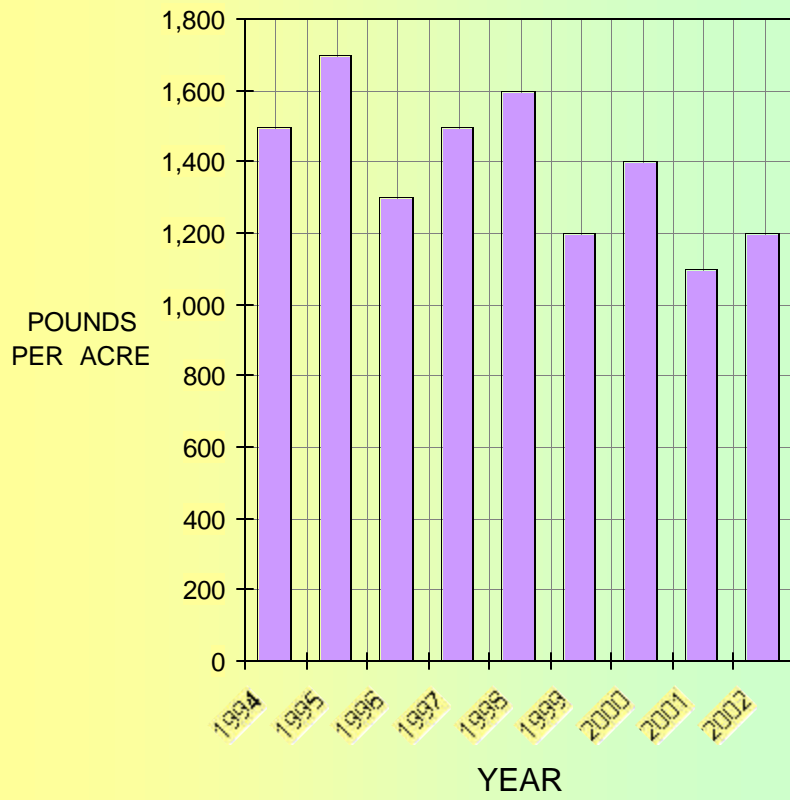

BIG ISLAND COFFEE STATISTICS

| YEAR | FARMS IN CROP (ACRES) | HARVEST (ACRES) | CHERRY PRICE/LB | PARCHMENT PRICE/LB | VALUE \$1000X | GREEN LBS1000X | PARCHMENT LBS/AC | PARCHMENT LBS1000X | |
|-------|--------------------------|--------------------|--------------------|-----------------------|------------------|-------------------|---------------------|-----------------------|-------|
| 1992 | | | | | | | | | |
| 1993 | | | | | | | | | |
| 1994 | 575 | 1,820 | 1,425 | \$ 0.95 | \$ 4.75 | \$ 8,400 | 1,640 | 1,500 | 2,100 |
| 1995 | 570 | 1880 | 1470 | \$ 1.00 | \$ 5.15 | \$ 11,500 | 2,000 | 1,700 | 2,500 |
| 1996 | 550 | 2,160 | 1,720 | \$ 1.05 | \$ 5.50 | \$ 10,810 | 1,850 | 1,300 | 2,300 |
| 1997 | 575 | 2,490 | 1,900 | \$ 1.35 | \$ 7.00 | \$ 16,245 | 2,300 | 1,500 | 2,850 |
| 1998 | 600 | 2,800 | 2,170 | \$ 1.30 | \$ 5.00 | \$ 16,100 | 2,800 | 1,600 | 3,500 |
| 1999 | 635 | 3,200 | 2,400 | \$ 0.70 | \$ 3.60 | \$ 9,300 | 2,400 | 1,200 | 3,000 |
| 2000 | 650 | 3,350 | 2,700 | \$ 0.85 | \$ 4.25 | \$ 15,200 | 3,000 | 1,400 | 3,800 |
| 2001 | 675 | 3,430 | 2,850 | \$ 0.85 | \$ 4.25 | \$ 12,100 | 2,500 | 1,100 | 3,100 |
| 2002 | 680 | 3,500 | 2,850 | \$ 0.90 | \$ 3.80 | \$ 12,900 | 2,750 | 1,200 | 3,400 |
| TOTAL | 680 | 3,500 | 2,850 | \$ 0.90 | \$ 3.80 | \$ 12,900 | 2,750 | | 3,400 |
| KONA | 610 | 3,250 | 2,700 | | | \$ 12,500 | 2,650 | 1,200 | 3,280 |
| OTHER | 70 | 250 | 150 | | | \$ 400 | 100 | 800 | 120 |

**NUMBER OF COFFEE FARMS IN 2002
ISLAND OF HAWAII**

**2002 IN - CROP ACREAGE
ISLAND OF HAWAII**

**IN - CROP ACREAGE
ISLAND OF HAWAII**

**HARVESTED COFFEE ACREAGE
ISLAND OF HAWAII**

**AVERAGE PARCHMENT COFFEE PRICE
ISLAND OF HAWAII**

**PARCHMENT PRODUCTION
ISLAND OF HAWAII**

**2002 PARCHMENT PRODUCTION
ISLAND OF HAWAII**

**2002 PARCHMENT COFFEE YIELD
ISLAND OF HAWAII**

**PARCHMENT COFFEE YIELD
ISLAND OF HAWAII**

**FARMGATE VALUE OF PARCHMENT
ISLAND OF HAWAII**

**2002 FARMGATE VALUE OF PARCHMENT
ISLAND OF HAWAII**